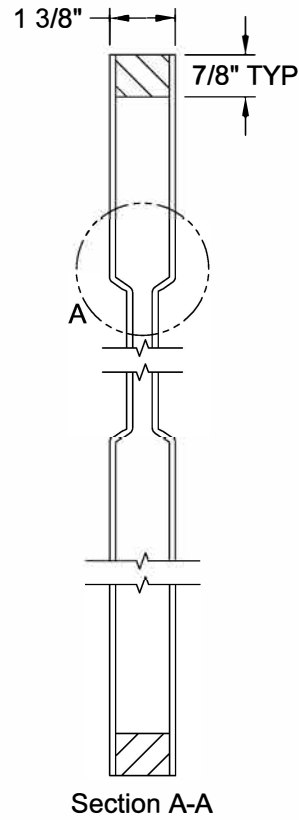

CRAFTSMAN III™ SMOOTH 6'-8"

Dimension Table			
Door Size	A	B	C
3'-0" x 6'-8"	36"	10 1/4"	5 1/2"
2'-10" x 6'-8"	34"	10 1/4"	4 1/2"
2'-8" x 6'-8"	32"	8 1/4"	5 1/2"
2'-6" x 6'-8"	30"	8 1/4"	4 1/2"
2'-4" x 6'-8"	28"	6 1/4"	5 1/2"
2'-2" x 6'-8"	26"	6 1/4"	4 1/2"
2'-0" x 6'-8"	24"	5 1/4"	4 1/2"

\* Number and size of Lock Blocks may vary by model and customer selection. Please specify at time of ordering.