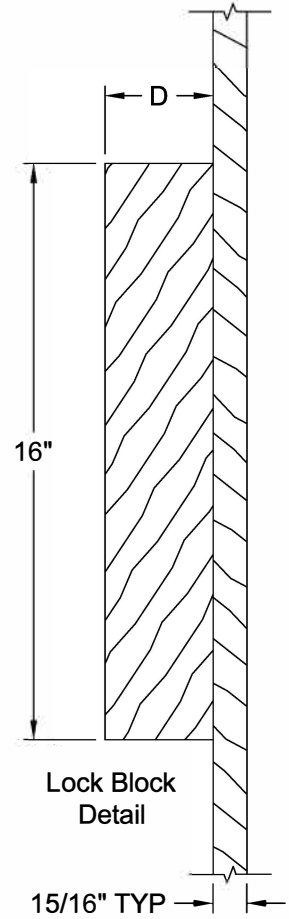

CRAFTSMAN III™ SMOOTH 6'-8"

Dimension Table			
Door Size	A	B	C
3'-0" x 6'-8"	36"	10 1/4"	5 1/2"
2'-10" x 6'-8"	34"	10 1/4"	4 1/2"
2'-8" x 6'-8"	32"	8 1/4"	5 1/2"
2'-6" x 6'-8"	30"	8 1/4"	4 1/2"
2'-4" x 6'-8"	28"	6 1/4"	5 1/2"
2'-2" x 6'-8"	26"	6 1/4"	4 1/2"
2'-0" x 6'-8"	24"	5 1/4"	4 1/2"

\* Number and size of Lock Blocks may vary by model and customer selection. Please specify at time of ordering.