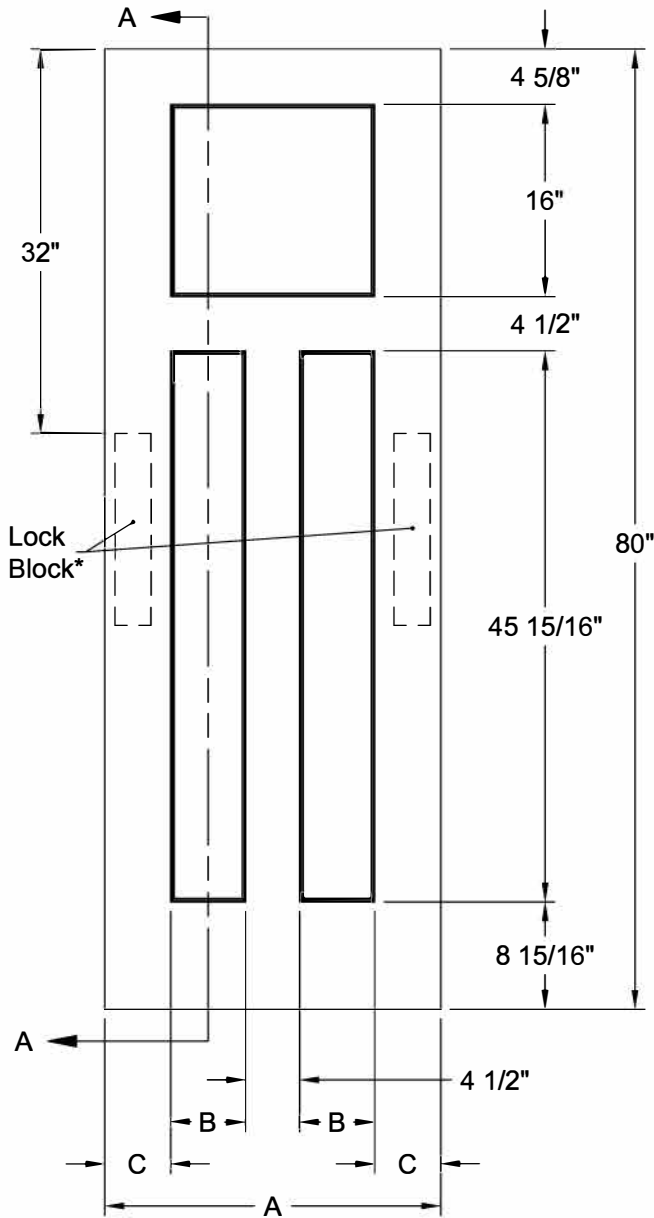

CRAFTSMAN III™ SMOOTH 6'-8"

Dimension Table			
Door Size	A	B	C
3'-0" x 6'-8"	36"	10 1/4"	5 1/2"
2'-10" x 6'-8"	34"	10 1/4"	4 1/2"
2'-8" x 6'-8"	32"	8 1/4"	5 1/2"
2'-6" x 6'-8"	30"	8 1/4"	4 1/2"
2'-4" x 6'-8"	28"	6 1/4"	5 1/2"
2'-2" x 6'-8"	26"	6 1/4"	4 1/2"
2'-0" x 6'-8"	24"	5 1/4"	4 1/2"

\* Number and size of Lock Blocks may vary by model and customer selection. Please specify at time of ordering.